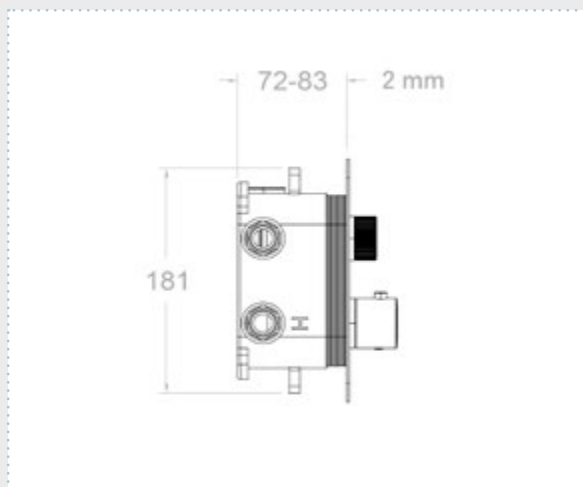

RS Smart

Rs Smart

Box completamente estanco y evita filtraciones de agua en el interior de la pared. Puede ser instalada en cualquier tipo de pared, por ejemplo, pladur o standard.

Box completely watertight and prevents water leaks inside the wall. It can be installed on any type of wall, for example plasterboard or standard.

Fácil instalación mediante box con profundidad mínima de 72 mm y ahorro de espacio en el baño mediante placa metálica superslim de espesor 2mm y dimensión del volante máxima de 50 mm.

Easy installation by means of a box with a minimum depth of 72 mm and saving space in the bathroom by means of a super slim metal plate with a thickness of 2 mm and a maximum dimension of the handle of 50 mm.

Cartucho termostático de alta precisión.

High precision thermostatic cartridge.

Fácil mantenimiento: permite el cambio del cartucho o de los botones pulsadores sin tener que desinstalar el grifo.

Easy maintenance: allows the change of the cartridge or the push buttons without having to uninstall the mixer.