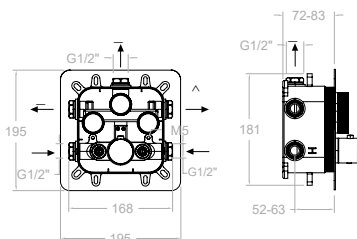

Easy installation by means of a box with a minimum depth of 72 mm and saving space in the bathroom by means of a super slim metal plate with a thickness of 2 mm and a maximum dimension of the handle of 50 mm.

\*Caja incluida.  
Box included.

**85T201S**  
85D307806

Conjunto termostático empotrado 2 vías, sistema selección push con control de caudal.

2 ways concealed thermostatic shower set, push selection system with flow control.

## 2 Vías/Ways

Acabados especiales disponibles en Julio  
Special finishings available in July

**85T201SNM**  
85D308096

**85T201SNC**  
85D308100

**85T201SOC**  
85D308098

Conjunto termostático empotrado 2 vías, sistema selección push con control de caudal.

2 ways concealed thermostatic shower set, push selection system with flow control.

**85T301S**  
85D307808

Conjunto termostático empotrado 3 vías, sistema selección push con control de caudal.

3 ways concealed thermostatic shower set, push selection system with flow control.