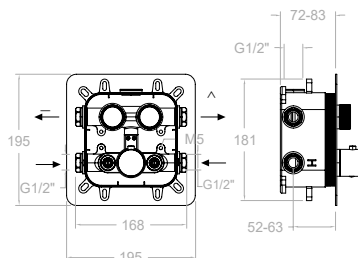

Easy installation by means of a box with a minimum depth of 72 mm and saving space in the bathroom by means of a super slim metal plate with a thickness of 2 mm and a maximum dimension of the handle of 50 mm.

\*Caja incluida.  
Box included.

**85T201S**  
85D307806

Conjunto termostático empotrado 2 vías, sistema selección push con control de caudal.

2 ways concealed thermostatic shower set, push selection system with flow control.