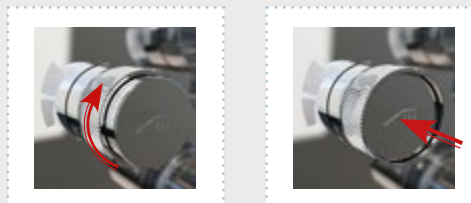

#### The intelligent shower

RS Smart is an intelligent 2 ways and 3 ways concealed thermostatic mixer, capable of operating at the same time with different water outlets and with individual flow regulation for each water outlet. In this way, RS Smart adapts to the needs of the user in every moment.

RS Smart is the perfect shower: temperature selection, water outlet selection and water intensity selection through the flow rate, all through dual-function buttons created by Ramon Soler.

The minimalist design allows RS Smart to be combined with the entire range of Ramon Soler products, especially those for hydrotherapy with large shower heads, and also saves space in the bathroom. It comes in chrome and matt black finishings and PVD finishings in brushed gold & brushed nickel.

#### Control inteligente mediante: Intelligent control through:

- Botones de doble función: Bóton pulsador para abrir y cerrar la salida de agua y giratorio para regulación de caudal.
- Dual function buttons: Push button to open and close the water outlet and rotary button to regulate the flow.
- Volante para la regulación de la temperatura.
- Handle for temperature's regulation.
- Se puede seleccionar varias salidas de aguas simultáneas.
- Simultaneous water outlets' selection at the same time.