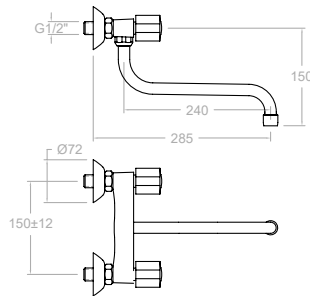

Wall single sink tap with swivel spout for hot water.

Montura Head: 5000

7009CAI30E4
803287

Bimando para fregadero mural con caño giratorio inclinado.
Wall twin handle sink with swivel spout.

Montura Head: 5000