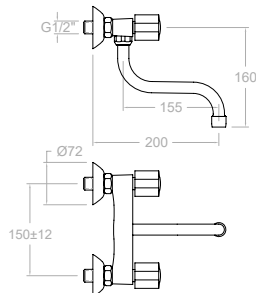

7009CB21E4
155441

Bimando para fregadero mural con caño giratorio inclinado.
Wall twin handle sink with swivel spout.

Montura Head: 5000