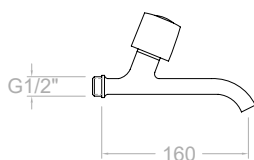

5070/17E4A

803820

Grifo para office.
Office valve.

Montura Head: 5000