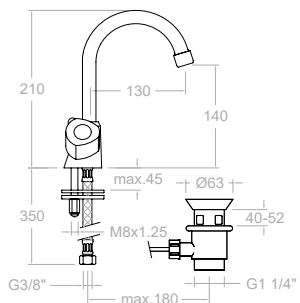

7010CE10E4

803189

Bimando para lavabo con caño giratorio de tubo.
Twin handle wash basin tap with swivel spout.

7010CE10VA9065E4

158475

Bimando para bidé, con válvula automática 1/4\"
Bidet mixer with pop-up waste 1/4\".

Ref. 9065 ABS

7010CE10VA1167E4

162078

Bimando para bidé, con válvula automática 1/4\"
Bidet mixer with pop-up waste 1/4\".

Ref. 1167 BRASS

Montura Head: 5000