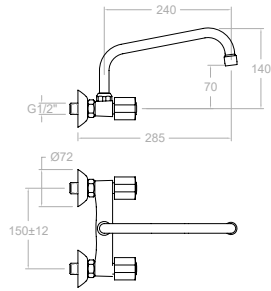

Technical Characteristics

- Conventional ½" frame.
- Flow rate at 3 bars: Washbasin, bidet and sink (from 9 to 12 l/min.); Shower (from 12 to 16 l/min.); and Bath (≥20 l/min.).
- Acoustic level at 3 bars: < 20 dB.
- Chrome-plated brass: 15 microns thick of nickel, 0.3 microns of chrome.
- Working pressure between 1-5 bars, recommended: 3 bars. It resists static pressures ≤ 10 bars and water hammers of 25 bars.
- Recommended temperature for the hot water: 55°C. Maximum working temperature: 65°C. Maximum: 1h at 90°C.
- Resistant to thermal and anti-Legionella chemical shocks.

Wall single sink tap with swivel spout for cold water.

**7029X1CA21E4R**

261330

Grifo 1 agua caliente para fregadero mural, con caño giratorio de tubo.

Wall single sink tap with swivel spout for hot water.

Montura Head: 5000

**7029X1CB21E4A**

261713

Grifo 1 agua fría para fregadero mural, con caño giratorio de tubo.

Wall single sink tap with swivel spout for cold water.

**7029X1CB21E4R**

261348

Grifo 1 agua caliente para fregadero mural, con caño giratorio de tubo.

Wall single sink tap with swivel spout for hot water.

Montura Head: 5000

7009CAI30E4
803287

Bimando para fregadero mural con caño giratorio inclinado.
Wall twin handle sink with swivel spout.

Montura Head: 5000