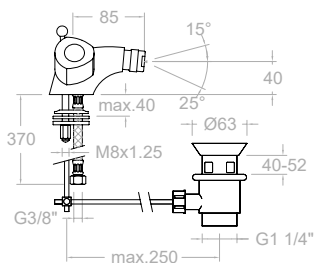

Technical Characteristics

- Conventional ½" frame.
- Flow rate at 3 bars: Washbasin, bidet and sink (from 9 to 12 l/min.); Shower (from 12 to 16 l/min.); and Bath (≥20 l/min.).
- Acoustic level at 3 bars: < 20 dB.
- Chrome-plated brass: 15 microns thick of nickel, 0.3 microns of chrome.
- Working pressure between 1-5 bars, recommended: 3 bars. It resists static pressures ≤ 10 bars and water hammers of 25 bars.
- Recommended temperature for the hot water: 55°C. Maximum working temperature: 65°C. Maximum: 1h at 90°C.
- Resistant to thermal and anti-Legionella chemical shocks.

Ref. 9065 ABS

700112VA1167E6

70A306298

Bimando para lavabo, con válvula automática 1/4\"
Twin handle wash basin tap with pop-up waste 1/4\".

Ref. 1167 BRASS

Montura Head: 7800 1/2

7003E4

803232