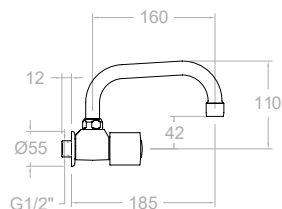

7029X1CA21E4A

261711

Grifo 1 agua fría para fregadero mural, con caño giratorio de tubo.

Wall single sink tap with swivel spout for cold water.

7029X1CA21E4R

261330

Grifo 1 agua caliente para fregadero mural, con caño giratorio de tubo.

Wall single sink tap with swivel spout for hot water.

Montura Head: 5000