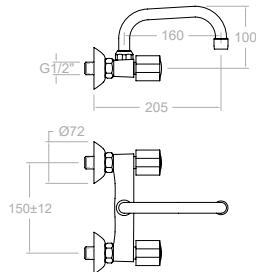

7009CA21E4
803893

Bimando para fregadero mural con caño giratorio inclinado.
Wall twin handle sink with swivel spout.

Montura Head: 5000