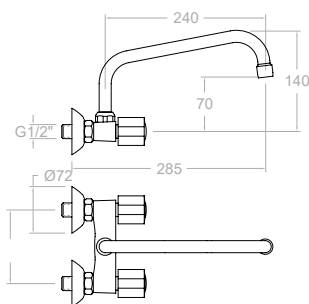

Technical Characteristics

- Conventional ½" frame.
- Flow rate at 3 bars: Washbasin, bidet and sink (from 9 to 12 l/min.); Shower (from 12 to 16 l/min.); and Bath (≥20 l/min.).
- Acoustic level at 3 bars: < 20 dB.
- Chrome-plated brass: 15 microns thick of nickel, 0.3 microns of chrome.
- Working pressure between 1-5 bars, recommended: 3 bars. It resists static pressures ≤ 10 bars and water hammers of 25 bars.
- Recommended temperature for the hot water: 55°C. Maximum working temperature: 65°C. Maximum: 1h at 90°C.
- Resistant to thermal and anti-Legionella chemical shocks.

Ref. 9065 ABS

700112VA1167E6

70A306298

Bimando para lavabo, con válvula automática 1/4\"
Twin handle wash basin tap with pop-up waste 1/4\".

Ref. 1167 BRASS

Montura Head: 7800 1/2

7003E4

803232

Montura Head: 5000

7009CB21E4
155441

Bimando para fregadero mural con caño giratorio inclinado.
Wall twin handle sink with swivel spout.

Montura Head: 5000

7019CB30E4

803312

Bimando para fregadero mural (8,5 - 13,5), con caño giratorio.
Wall twin handle sink with low spout, with 8,5 - 13,5 cm excentric.

Montura Head: 5000

7019CAI30E4

803303

Bimando para fregadero mural 110 mm, con caño giratorio.
Wall twin handle sink with low spout, with 8,5 - 13,5 cm excentric.

Montura Head: 5000

7019CA21E4

803964

Bimando para fregadero mural 110 mm, con caño giratorio.
Wall twin handle sink with low spout, with 8,5 - 13,5 cm excentric.