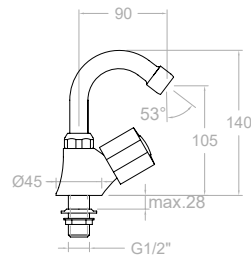

7028X1CE11E4A

261614

Grifo 1 agua fría para bidet, con caño giratorio de tubo.
Single bidet with swivel spout for cold water.

7028X1CE11E4R

261303

Grifo 1 agua caliente para bidet, con caño giratorio de tubo.
Single bidet with swivel spout for hot water.

Montura Head: 5000