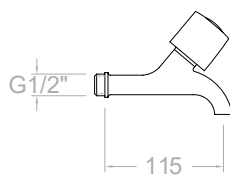

5070/12E4A

803768

Grifo para office.
Office valve.

Montura Head: 5000