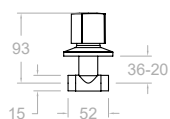

70071/2X1E4A

253473

Llave de paso 1/2" agua fría.
Cold water stopcock valve at 1/2"

70071/2X1E4R

253482

Llave de paso 1/2" , agua caliente.
Hot water stopcock valve at 1/2"

Montura Head: 5000

7007T15X1E4A

253392

Llave de paso para soldar tubo Ø15,
agua fría.
Cold water stopcock valve at pipe Ø15.

Montura Head: 5000

7007T18X1E4A

253410

Llave de paso para soldar tubo Ø18,
agua fría.
Cold water stopcock valve at pipe Ø18.

Montura Head: 6000

7007T22X1E4A

253455

Llave de paso para soldar tubo Ø22,
agua fría.
Cold water stopcock valve at pipe Ø22.

Montura Head: 6000

70073/4X1E4A

253374

Llave de paso 3/4" agua fría.
Cold water stopcock valve at 3/4".

70073/4X1E4R

253383

Llave de paso 3/4" , agua caliente.
Hot water stopcock valve at 3/4".

Montura Head: 6000

7007T15X1E4R

253401

Llave de paso para soldar tubo Ø15,
agua caliente.
Hot water stopcock valve at pipe Ø15.

Montura Head: 5000

7007T18X1E4R

253446

Llave de paso para soldar tubo Ø18,
agua caliente.
Hot water stopcock valve at pipe Ø18.

Montura Head: 6000

7007T22X1E4R

253464

Llave de paso para soldar tubo Ø22,
agua caliente.
Hot water stopcock valve at pipe Ø22.

Montura Head: 6000