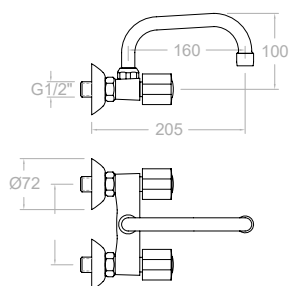

Technical Characteristics

- Conventional ½" frame.
- Flow rate at 3 bars: Washbasin, bidet and sink (from 9 to 12 l/min.); Shower (from 12 to 16 l/min.); and Bath (≥20 l/min.).
- Acoustic level at 3 bars: < 20 dB.
- Chrome-plated brass: 15 microns thick of nickel, 0.3 microns of chrome.
- Working pressure between 1-5 bars, recommended: 3 bars. It resists static pressures ≤ 10 bars and water hammers of 25 bars.
- Recommended temperature for the hot water: 55°C. Maximum working temperature: 65°C. Maximum: 1h at 90°C.
- Resistant to thermal and anti-Legionella chemical shocks.

Montura Head: 5000

7009CB21E4
155441

Bimando para fregadero mural con caño giratorio inclinado.
Wall twin handle sink with swivel spout.

Montura Head: 5000

7019CB30E4

803312

Bimando para fregadero mural (8,5 - 13,5), con caño giratorio.
Wall twin handle sink with low spout, with 8,5 - 13,5 cm excentric.

Montura Head: 5000

7019CAI30E4

803303

Bimando para fregadero mural 110 mm, con caño giratorio.
Wall twin handle sink with low spout, with 8,5 - 13,5 cm excentric.

Montura Head: 5000

7019CA21E4

803964

Bimando para fregadero mural 110 mm, con caño giratorio.
Wall twin handle sink with low spout, with 8,5 - 13,5 cm excentric.

Montura Head: 5000

7019CB21E4

155502

Bimando para fregadero mural (8,5 - 13,5), con caño giratorio.
Wall twin handle sink with low spout, with 8,5 - 13,5 cm excentric.

Montura Head: 5000