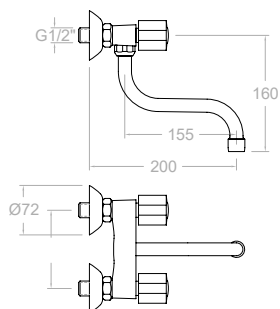

7019CB21E4

155502

Bimando para fregadero mural (8,5 - 13,5), con caño giratorio.
Wall twin handle sink with low spout, with 8,5 - 13,5 cm excentric.

Montura Head: 5000