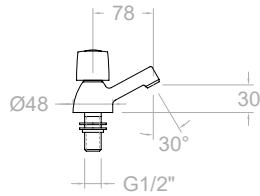

7012X1E4A

253545

Grifo para lavabo agua fría.
Cold water tap for washbasin.

7012X1E4R

253554

Grifo para lavabo agua caliente.
Hot water tap for washbasin.

Montura Head: 5000