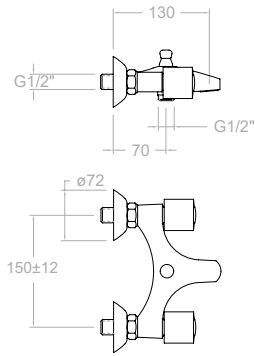

7006SE4

161160

Bimando de baño- ducha, sin equipo de ducha.
Bath and shower without shower set.

Montura Head: 5000