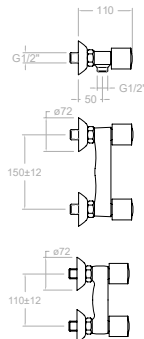

7004SE4

156752

Bimando de ducha, sin equipo de ducha.
Shower without shower set.

7014SE4

191526

Bimando de ducha, sin equipo de ducha 110 mm.
Shower without shower set 110 mm.

Montura Head: 5000