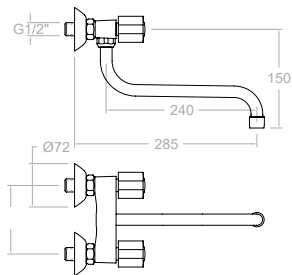

Technical Characteristics

- Conventional ½" frame.
- Flow rate at 3 bars: Washbasin, bidet and sink (from 9 to 12 l/min.); Shower (from 12 to 16 l/min.); and Bath (≥20 l/min.).
- Acoustic level at 3 bars: < 20 dB.
- Chrome-plated brass: 15 microns thick of nickel, 0.3 microns of chrome.
- Working pressure between 1-5 bars, recommended: 3 bars. It resists static pressures ≤ 10 bars and water hammers of 25 bars.
- Recommended temperature for the hot water: 55°C. Maximum working temperature: 65°C. Maximum: 1h at 90°C.
- Resistant to thermal and anti-Legionella chemical shocks.

Montura Head: 5000

7009CB21E4
155441

Bimando para fregadero mural con caño giratorio inclinado.
Wall twin handle sink with swivel spout.

Montura Head: 5000

7019CB30E4

803312

Bimando para fregadero mural (8,5 - 13,5), con caño giratorio.
Wall twin handle sink with low spout, with 8,5 - 13,5 cm excentric.

Montura Head: 5000

7019CAI30E4

803303

Bimando para fregadero mural 110 mm, con caño giratorio.
Wall twin handle sink with low spout, with 8,5 - 13,5 cm excentric.

Montura Head: 5000

7019CA21E4

803964

Bimando para fregadero mural 110 mm, con caño giratorio.
Wall twin handle sink with low spout, with 8,5 - 13,5 cm excentric.