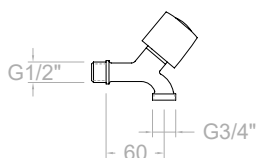

5069E4A

803321

Grifo para lavadora, salida roscada 3/4". Agua fría.
Washing machine valve at 3/4". Cold water.

5069E4R

70F303235

Grifo para lavadora, salida roscada 3/4". Agua caliente.
Washing machine valve at 3/4". Hot water.

Montura Head: 5000