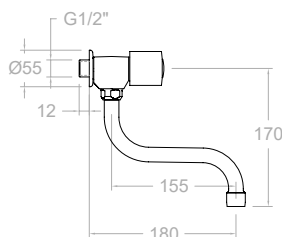

7029X1CB21E4A

261713

Grifo 1 agua fría para fregadero mural, con caño giratorio de tubo.

Wall single sink tap with swivel spout for cold water.

7029X1CB21E4R

261348

Grifo 1 agua caliente para fregadero mural, con caño giratorio de tubo.

Wall single sink tap with swivel spout for hot water.

Montura Head: 5000